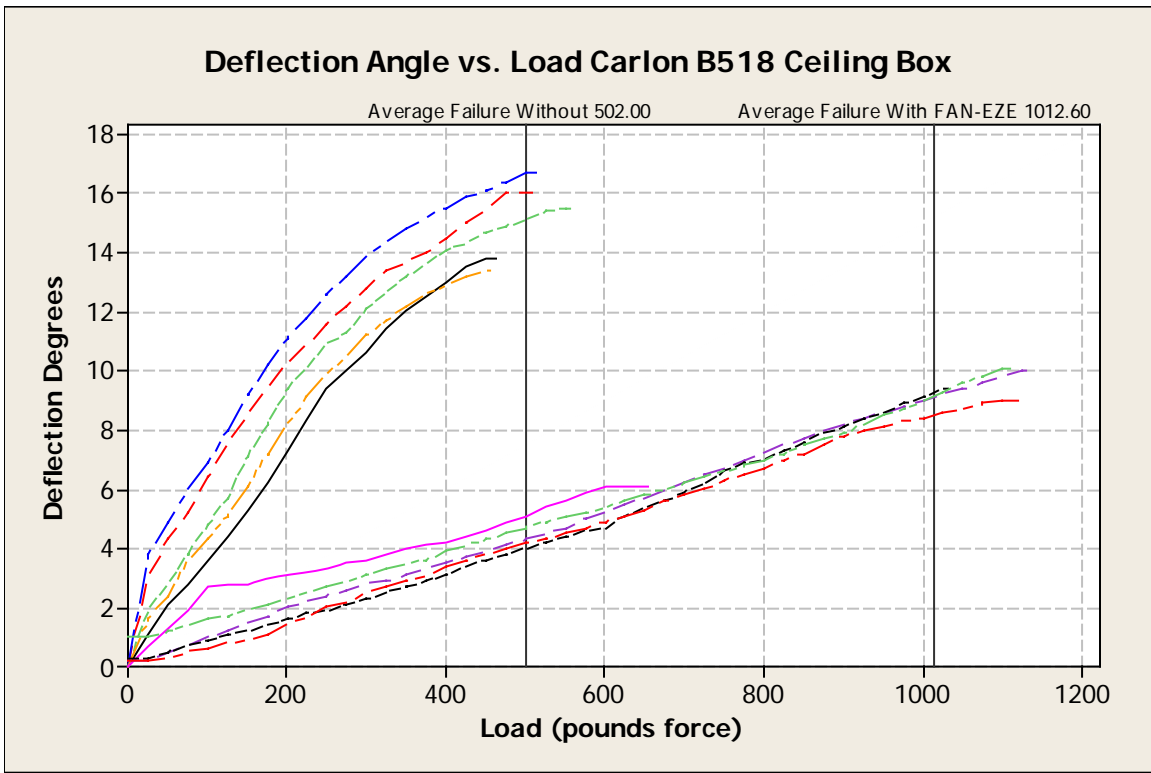

Release Information

Industry: Retail (Home Improvement)

Country: United States

MSA (Metropolitan Statistical Area): All Regions

Company: EE Products Inc.

Web site: [Visit our web site](#)

Derivative Load Angle Carlon B520 With & Without FAN-EZE

Deflection Angle vs. Load Carlon B520 Ceiling Box