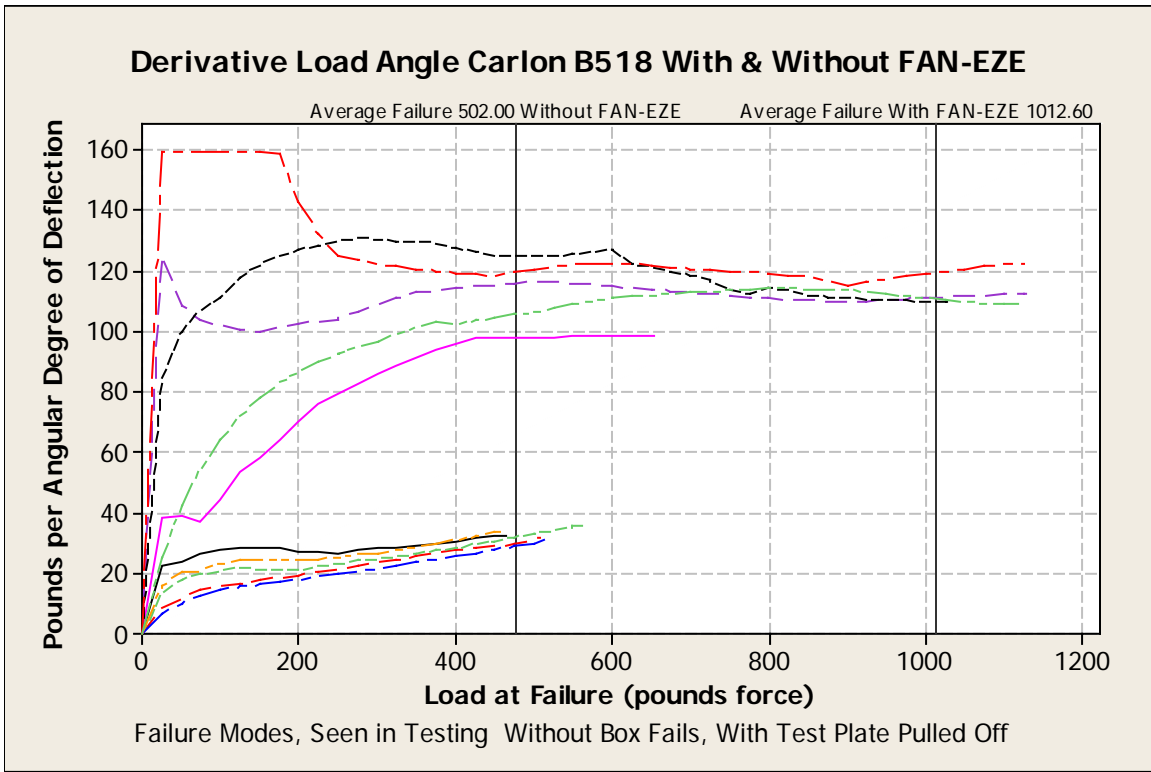

Release Information

Industry: Retail (Home Improvement)

Country: United States

MSA (Metropolitan Statistical Area): All Regions

Company: EE Products Inc.

Web site: [Visit our web site](#)

Derivative Load Angle Carlon B520 With & Without FAN-EZE

Deflection Angle vs. Load Carlon B520 Ceiling Box