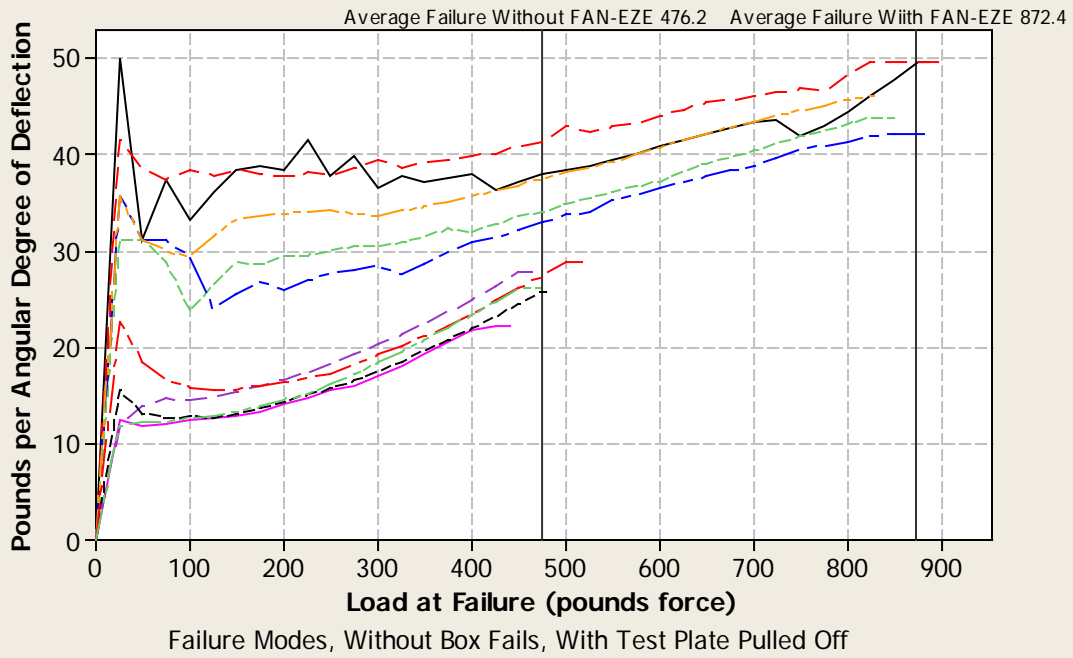

Release Information

Industry: Retail (Home Improvement)

Country: United States

MSA (Metropolitan Statistical Area): All Regions

Company: EE Products Inc.

Web site: [Visit our web site](#)

Derivative Load Angle Carlon B520 With & Without FAN-EZE

Deflection Angle vs. Load Carlon B520 Ceiling Box